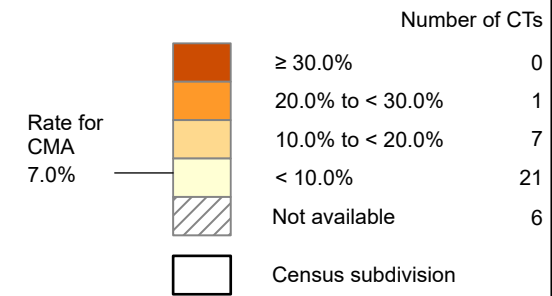

Belleville - Quinte West CMA

Percentage of the population in poverty¹ in 2020, by 2021 census tract (CT)

1. Based on the 2018 base of the Market Basket Measure (MBM), Canada's official poverty line. The MBM threshold for a four-person family in the CMA of Belleville - Quinte West was \$44,340 in 2020. The threshold level varies for families of other sizes.